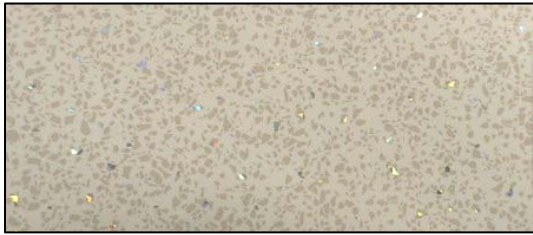

Panelling Made Easy

Easy to Handle and Install

100% Waterproof Panels

GEO

panel

Geo-Panel Wide — 1m Wide Waterproof PVC Panelling

- 1 Meter Wide Waterproof PVC Tongue & Groove Panelling.
- 100% Waterproof PVC Core.
- Light and Easy to fit.
- No Wet trades required.
- Suitable for both wet and dry areas.
- Non-porous, hygienic, mould free.
- Virtually maintenance free, wipe clean surface.
- 10 gloss finishes
- No tiling or grouting to discolour or leak.
- 10mm thick, heavy duty recyclable PVC.
- Geo-Panel PVC Trims available in Gloss White and Bright Silver.
- BCA Compliant.

1m Width
2.4m Height
10mm Depth

SUITABLE FOR BOTH COMMERCIAL & DOMESTIC USE

Geo-Panel Wide 1m Wide PVC Panels

*Stock held in Australia

DIAMOND WHITE STONE

DIAMOND STONE BLACK

BLACK GRANITE

BLACK MARBLE

TRAVERTINE

*PERGAMON MARBLE

*GREY MARBLE

*IVORY MARBLE

*WHITE MARBLE

*WHITE GLOSS

See Installation Guide for help with Installation.

Profile Trims